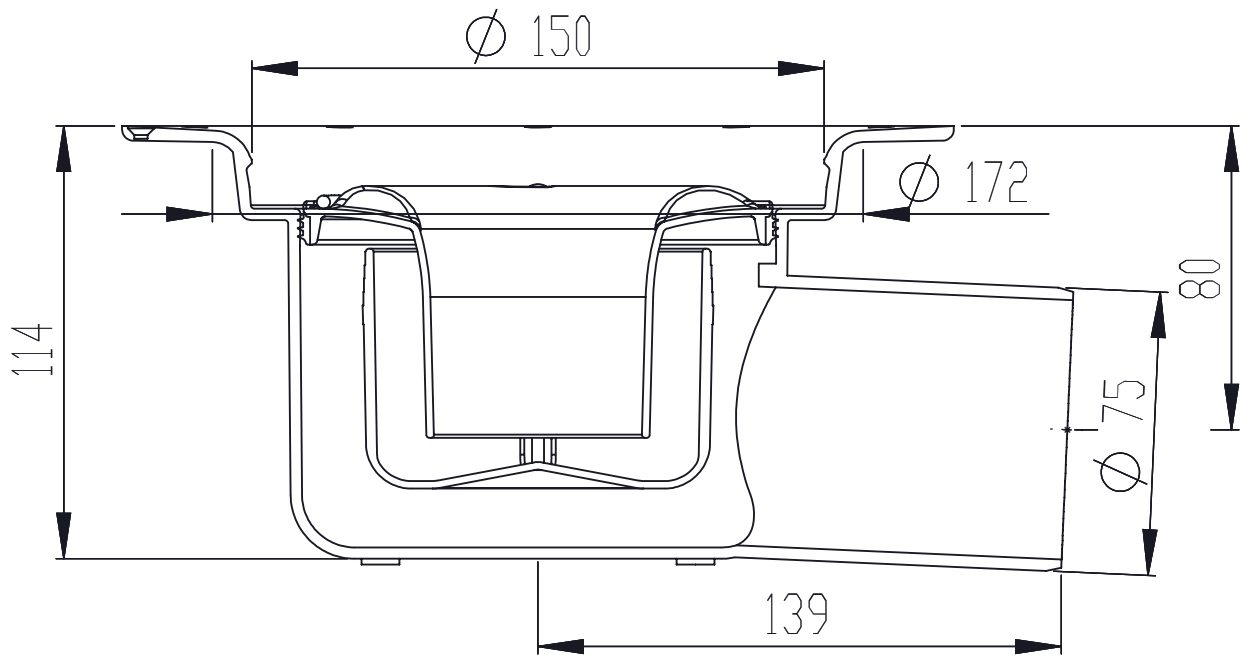

This document must not be copied without our written permission, and the contents thereof must not be imported to a third party nor be used for any unauthorized purpose. Contravention will be prosecuted. Purus AB

A-A (1 : 2)

Den här handlingen får ej utan vårt medgivande kopieras. Den får ej heller delgivas annan eller eljest obehörigen användas. Översättning eller översättning med stöd av gällande lag. Purus AB

Annotation		A4		This drawing replace		Replaced by		Date	
-		-		-		-		-	
Purus AB Södergatan 7 SE-275 31 Sjöböd, SWEDEN Ph. +46 41625700 Fax +46 41625720 www.purus.se		Scale 1:1	Page 1(1)	General tolerance. ISO 2768 medel	Weight (gram) 423.86	Volume (cm3) 424.45	Approved by -	Date -	
	Material Sammanställning				Surface treatment -		Designer PPn	Created date 2009-06-08	
	Name Mättskiss, 7113534, Oden PTH						Article no Mättskiss, 7113534, Oden		Edition PEH