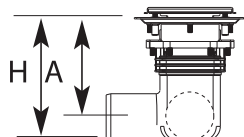

Bottom outlet Ø50/75