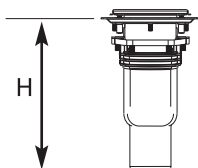

## CHANNEL

Article no.	Name	Length
53169	Purus Line - Vinyl floor with TWIST	300 mm
711 44 70	Purus Line - Vinyl floor with TWIST	600 mm
711 44 71	Purus Line - Vinyl floor with TWIST	700 mm
711 44 72	Purus Line - Vinyl floor with TWIST	800 mm
711 44 73	Purus Line - Vinyl floor with TWIST	900 mm
711 44 74	Purus Line - Vinyl floor with TWIST	1000 mm

## GULLIES

Side outlet Ø50/75

Bottom outlet Ø50/75

Gable outlet Ø50/75

Low side outlet Ø50

Article no.	Gully	
711 37 00	Side outlet Ø50	Inc. NOOD trap
711 37 02	Side outlet Ø75	Inc. NOOD trap
711 37 04	Bottom outlet Ø50	Inc. NOOD trap
711 37 06	Bottom outlet Ø75	Inc. NOOD trap
711 37 18	Gable outlet Ø50	Inc. NOOD trap
711 37 19	Gable outlet Ø75	Inc. NOOD trap
711 37 24	Low side outlet Ø50	Inc. NOOD trap

Outlet	Length 600	Length 700	Length 800	Length 900	Length 1000
Side/Gable outlet					
Ø50 / Ø75 H:	132	134	136	137	139
Ø50 A:	107	109	111	112	114
Ø75 A:	95	97	99	100	102
Bottom outlet					
Ø50 H:	187	188	190	192	193
Ø75 H:	212	213	215	217	219
Low side outlet					
Ø50 H:	79	81	83	84	86
Ø50 A:	54	56	58	59	61

All dimensions are in mm.

H = Total height (channel with gully)