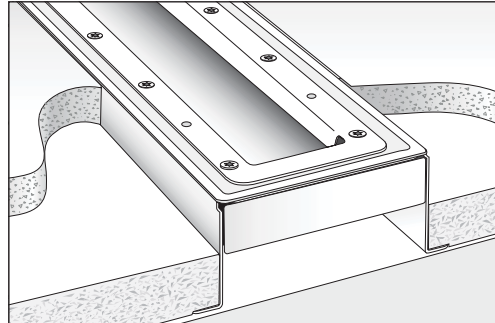

B. Installation in wooden joist

NOTE! The same length as the channel must be used.

A. Installation in concrete

Height 22 mm. The steel rails fit into the bolts underneath the channel.

Article no.	Name	Length
21626	Purus Line installation kit for concrete	300 mm
711 41 81	Purus Line installation kit for concrete	600 mm
711 42 10	Purus Line installation kit for concrete	700 mm
711 42 39	Purus Line installation kit for concrete	800 mm
711 42 68	Purus Line installation kit for concrete	900 mm
711 42 97	Purus Line installation kit for concrete	1000 mm

B. Installation in wooden joist 22 mm

Article no.	Name	Length
53170	Purus Line installation kit for wooden joist 22/22	300 mm
711 41 83	Purus Line installation kit for wooden joist 22/22	600 mm
711 42 12	Purus Line installation kit for wooden joist 22/22	700 mm
711 42 41	Purus Line installation kit for wooden joist 22/22	800 mm
711 42 70	Purus Line installation kit for wooden joist 22/22	900 mm
711 42 99	Purus Line installation kit for wooden joist 22/22	1000 mm

NOOD trap

Purus Line for vinyl is equipped with an odour trap of the NOOD principle: An odour trap that keeps the gully closed and tight when not in use. This provides efficient protection against any backwater and but is also an odour stop.