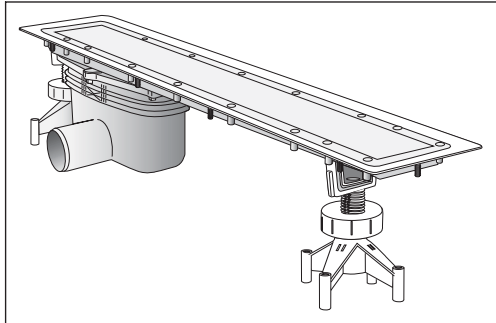

Purus Line for vinyl flooring

INSTALLATION KIT

A. Installation in concrete