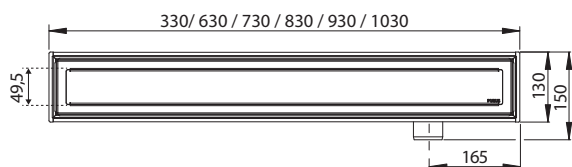

# Purus Line for vinyl flooring

A floor gully that meets today's demands on design, with the function and reliability from our traditional gullies. Grating/frame made of stainless steel, outlet of plastic. Available in six lengths, different outlets and always with TWIST grate pattern. Purus Line has a clamping frame for reliable connection to vinyl floor.

## CHANNEL

Article no.	Name	Length
53169	Purus Line - Vinyl floor with TWIST	300 mm
711 44 70	Purus Line - Vinyl floor with TWIST	600 mm
711 44 71	Purus Line - Vinyl floor with TWIST	700 mm
711 44 72	Purus Line - Vinyl floor with TWIST	800 mm
711 44 73	Purus Line - Vinyl floor with TWIST	900 mm
711 44 74	Purus Line - Vinyl floor with TWIST	1000 mm

Outlet	Length 600	Length 700	Length 800	Length 900	Length 1000
Side/Gable outlet					
Ø50 / Ø75 H:	132	134	136	137	139
Ø50 A:	107	109	111	112	114
Ø75 A:	95	97	99	100	102
Bottom outlet					
Ø50 H:	187	188	190	192	193
Ø75 H:	212	213	215	217	219
Low side outlet					
Ø50 H:	79	81	83	84	86
Ø50 A:	54	56	58	59	61

All dimensions are in mm.

H = Total height (channel with gully)