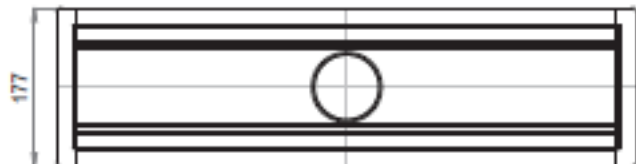

Connection flange
Resin flooring

Dimension	L	H1
600x100	606	85
800x100	806	85
900x100	906	85
1000x100	1006	85
1100x100	1106	90

Dimension	L	H1
1200x100	1206	90
1400x100	1406	90
1500x100	1506	90
2000x100	2006	95
2500x100	2506	95