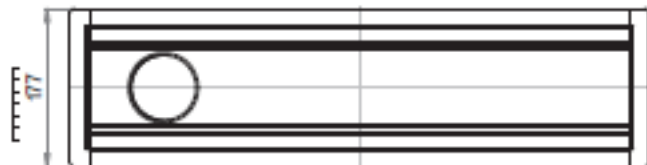

Channel,
Deep-end outlet