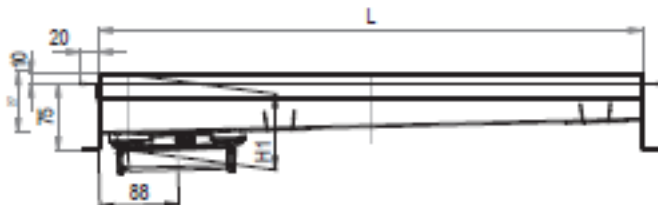

Connection flange
Resin flooring

Dimension	L	H1
600x100	606	85
800x100	806	85
900x100	906	85
1000x100	1006	85
1100x100	1106	90

Dimension	L	H1
1200x100	1206	90
1400x100	1406	90
1500x100	1506	90
2000x100	2006	95
2500x100	2506	95

Channel,
Mid-channel outlet

Channel,
Deep-end outlet