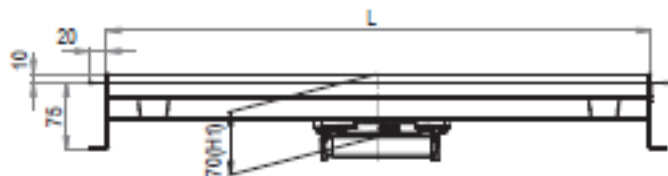

Connection flange
Resin flooring

Dimension	L	H1
600x100	606	85
800x100	806	85
900x100	906	85
1000x100	1006	85
1100x100	1106	90

Dimension	L	H1
1200x100	1206	90
1400x100	1406	90
1500x100	1506	90
2000x100	2006	95
2500x100	2506	95

Channel,
Mid-channel outlet

Channel,
Deep-end outlet