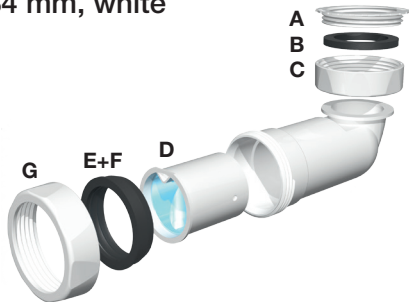

PURUS

Low Level, No Odour Waterless waste for Basin/Bidet

53030 PUM fits 1 1/4" - 1 1/2" x 36/34 mm, white

- A) 1 1/4" - Adaptor to Basin/Bidet outlet
- B) Gasket \varnothing 44x32x4mm
- C) 1 1/2" Connector
- D) **P**urus **U**niversal **M**embrane cassette
- E) Gasket \varnothing 36mm (1 1/4" ABS pipe)
- F) Gasket \varnothing 34mm (1 1/4" PP pipe)
- G) 1 1/4" Connector

EAN - code

PURUS

PUM waterless waste for Basin/Bidet outlet

Waterless waste that prevents foul air return and acts as secondary air admittance valve.
Purus Universal Membrane - PUM 53030 fits 1¼" and 1½" wastes.

Saves space
The new PUM Basin saves space.

Stops bad odours
PUM prevents bad air from coming up through the system.

Excellent water flow capacity
PUM membrane allows for a good water flow capacity in the drainage system.

Secondary air ventilation
PUM also acts as an air admittance valve when there is a negative pressure in the drainage system.

Back flow stop
PUM works to a certain extent as a back flow stop.

Option
The new PUM is also available in chrome effect.