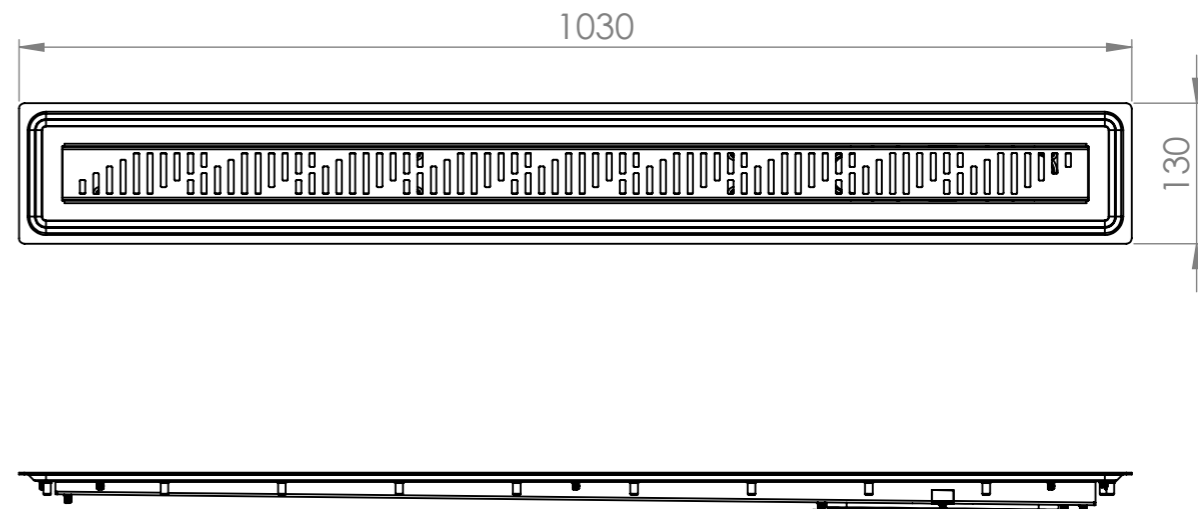

Vinyl

Denna handling får ej utan vårt medgivande kopieras. Den får ej heller delgivas annan eller ejlest obehörigen användas. Överträdelse härav beivras med stöd av gällande lag. Purus AB

Annotation		-		A3		This drawing replace		Replaced by		Date	
Purus		Scale		Page		General tolerance. ISO 2768-1		Weight (gram)		Volume (cm3)	
Purus AB Södra Dragongatan 15 SE-271 39 YSTAD, SWEDEN Ph. +46 104144900 Fax +46 104144996 www.purus.se		1:7		1(1)		-		-		-	
Material		Sammanställning		Surface treatment		-		Designer		Created date	
Name		Purus Project 1000mm drain		Article no		-		HN		2013-11-22	
Edition		1