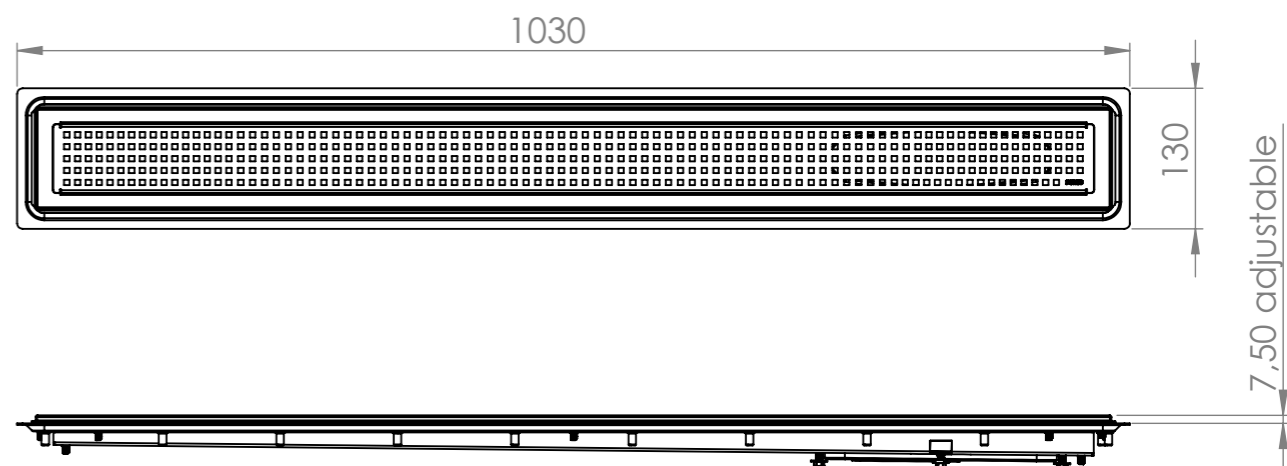

This document must not be copied without our written permission, and the contents thereof must not be imported to a third party nor be used for any unauthorized purpose. Contravention will be prosecuted. Purus AB

Wave

Chess

Tile Insert

Vinyl

Denna handling får ej utan vårt medgivande kopieras. Den får ej heller delgivas annan eller ejlest obehörigen användas. Överträdelse härav beivras med stöd av gällande lag. Purus AB

Annotation		-		A3		This drawing replace		Replaced by		Date	
Purus		Scale		Page		General tolerance. ISO 2768-1		Weight (gram)		Volume (cm3)	
Purus AB Södra Dragongatan 15 SE-271 39 YSTAD, SWEDEN Ph. +46 104144900 Fax +46 104144996 www.purus.se		1:7		1(1)		-		-		-	
Material		Sammanställning		Surface treatment		-		Designer		Created date	
Name		Purus Project 1000mm drain		Article no		-		HN		2013-11-22	
Edition		1