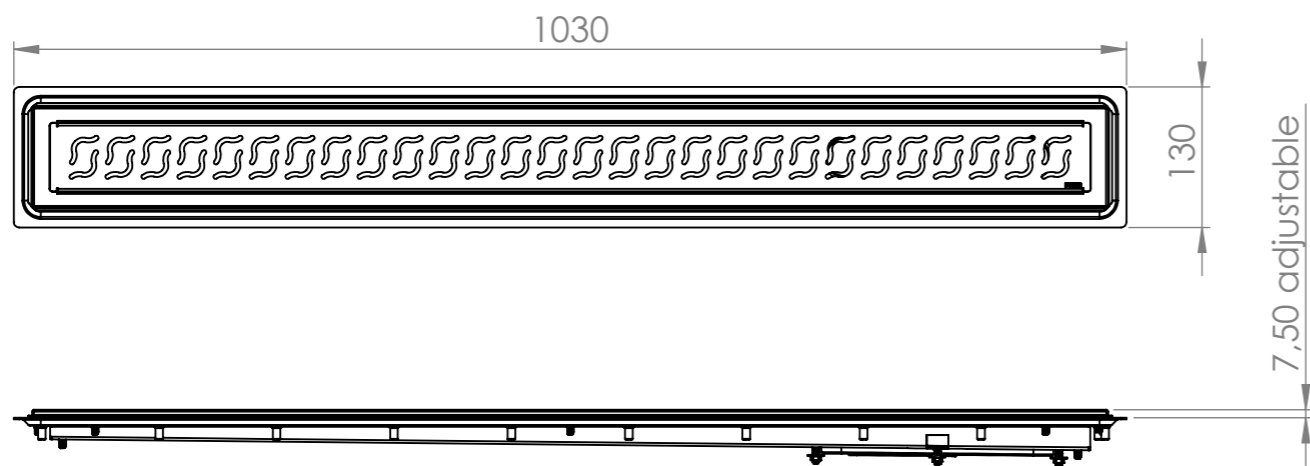

This document must not be copied without our written permission, and the contents thereof must not be imported to a third party nor be used for any unauthorized purpose. Contravention will be prosecuted. Purus AB

Wave