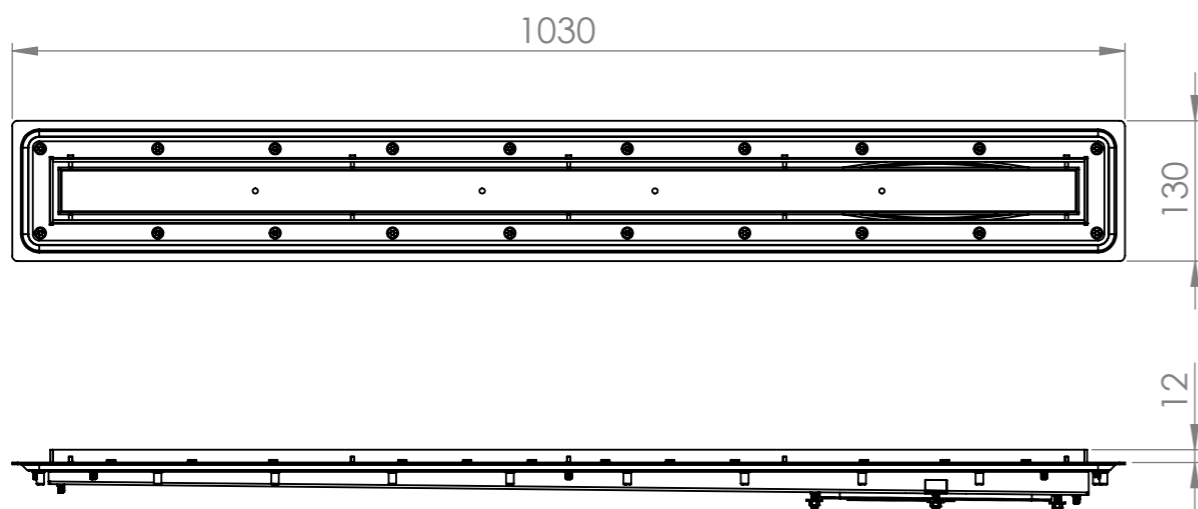

Tile Insert